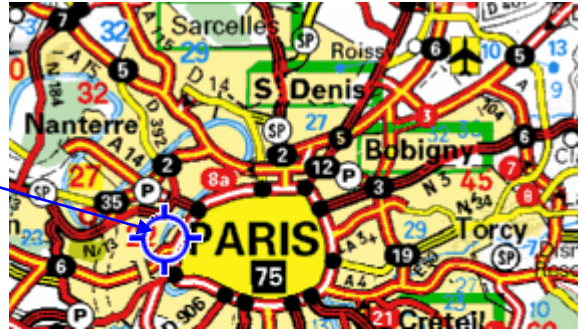

### Maps :

Subway ([metro](#), [RER](#))  
Tramway [T2](#)

### By car :

From Paris, you should go through the Suresnes Bridge (**Boulevard Henri Sellier**)  
Stay on the left lane  
Go straight on the **Boulevard Henri Sellier** to the tramway bridge  
Just before the tramway bridge, turn left in the **Rue de Chevreuil**  
At the end of the street, turn right : **blue building**  
Underground car park

### By tramway :

**T2** (Tram Val de Seine) links Paris – La - Défense with Issy – Les – Moulineaux  
Get out of the tramway at **Suresnes – Longchamp station**  
Then go down the **Rue de Chevreuil**  
At the end of the street, turn right : **blue building**