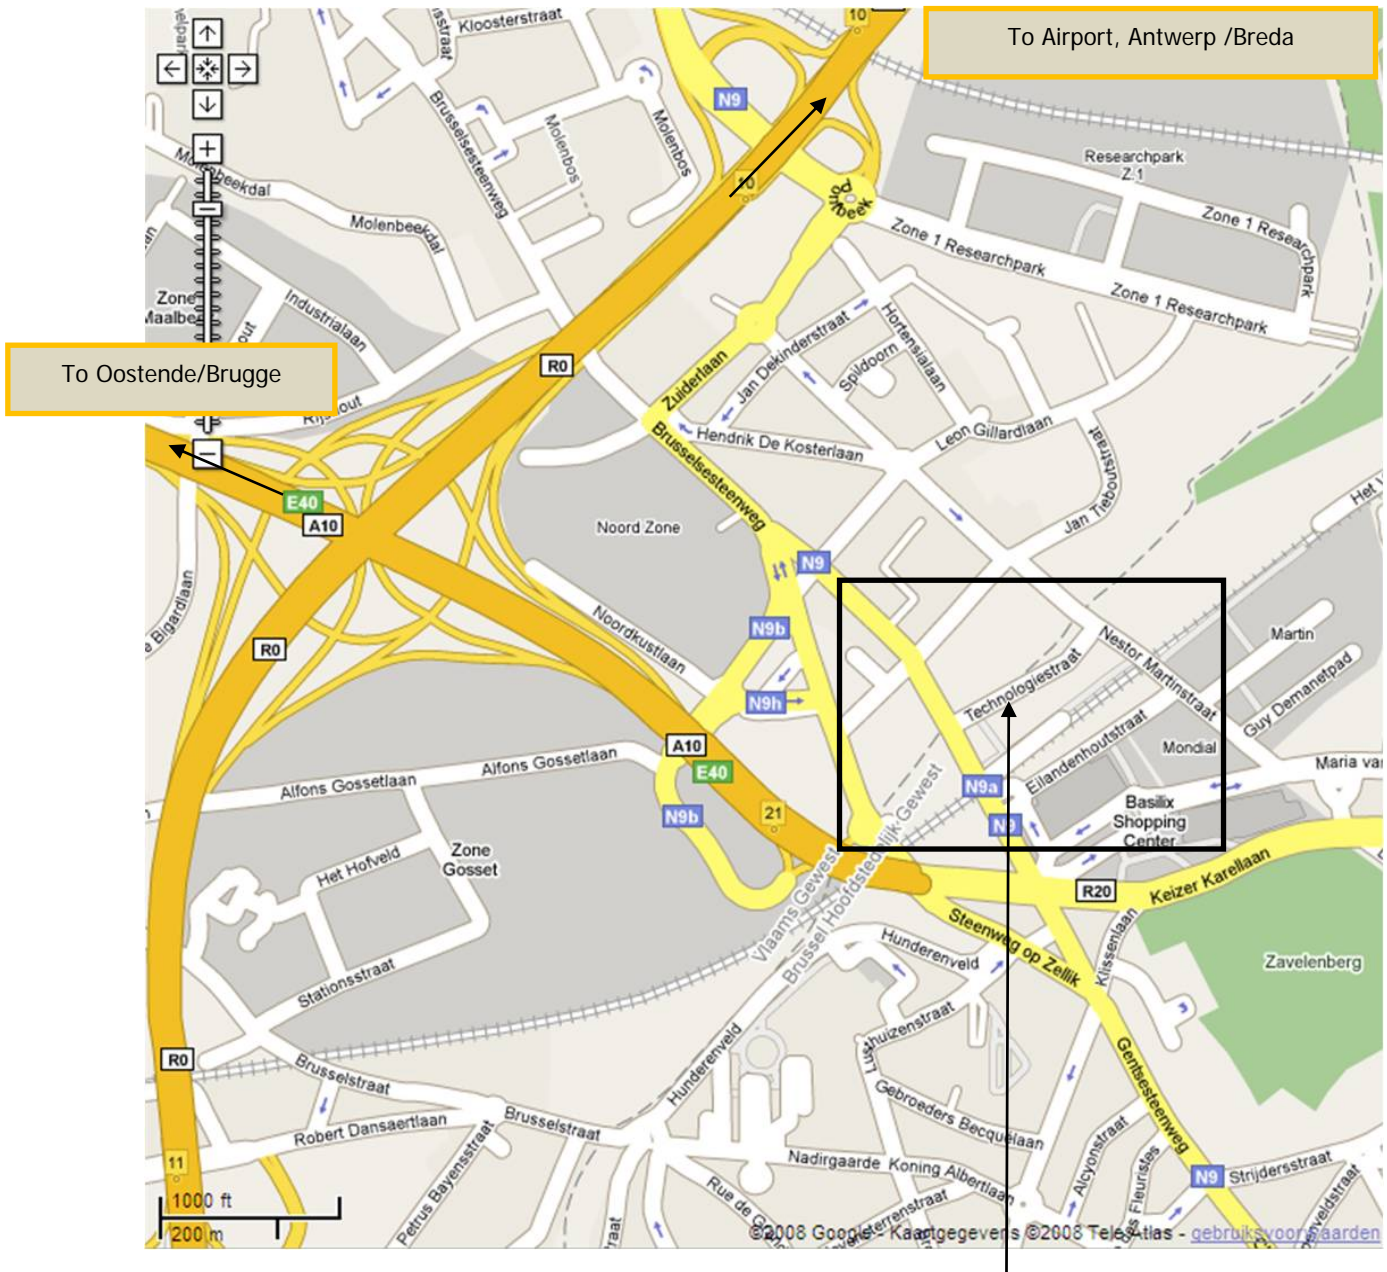

# CITA aisbl

On the Brussels ring (RO), follow the direction 'Brussels-Koekelberg'.

At the 2<sup>nd</sup> traffic lights, turn left.

Cross the railway and take the 2<sup>nd</sup> street on your right which is the Rue de la Technologie – Technologiestraat.